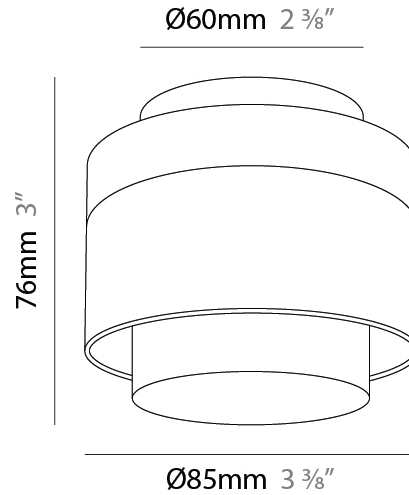

ZOOM SURFACE

A7200016- -

base number   Color   Finish
Temperature   Options

1. To build a product code in our configurator select the specify button on the base model # product page
2. To build a manual product code on this datasheet choose from the options listed below in blue font and add the suffix to the base model #

GENERAL

Series: Zoom
Brand: Letroh
Division: Architectural
Mounting Type: Surface
Mounting Location: Ceiling
Subcategory: Downlight

PHYSICAL

Shape: Rectangle
Diameter (mm): 85
Diameter (in): 3 3/8
Height (mm): 76
Height (in): 3
Light Distribution: Adjustable / Downlight
Weight (kg): 0.38
Weight (lbs): 0.73
Fixture Finish: WHI / BLK
Fixture Material: Aluminum

ELECTRICAL

Lamp Type: LED (Zhaga Standard)
Input Wattage (W): 14.7
Total Output Wattage (W): 12.7
Dimming: Tri-Mode (Non-Dimming and Phase Dimming (120Vac only) and 0-10V Dimming)
Driver Included: No
Driver Location: Remote
Driver Type: Constant Current - Universal
Driver Class: Class 2
Housing: ENCP3
Input Voltage (V): 120 - 277
Constant Current (MA): 350

LED

Color Temperature (°K): 2700 / 3000
Max. Delivered Lumen (lm): 831 / 878
Nominal Lumen (lm): 1010 / 1068
CRI: >97 CRI
Lamp Life (hrs): 50000

OPTICAL

Optic°: 12 - 46
Adjustability: Tilting and rotating

RATINGS AND CERTIFICATIONS

Certified By: Certified for North American Standards
IP rating: IP20

PROJECT
TYPE
SPECIFIER
QUANTITY
DATE