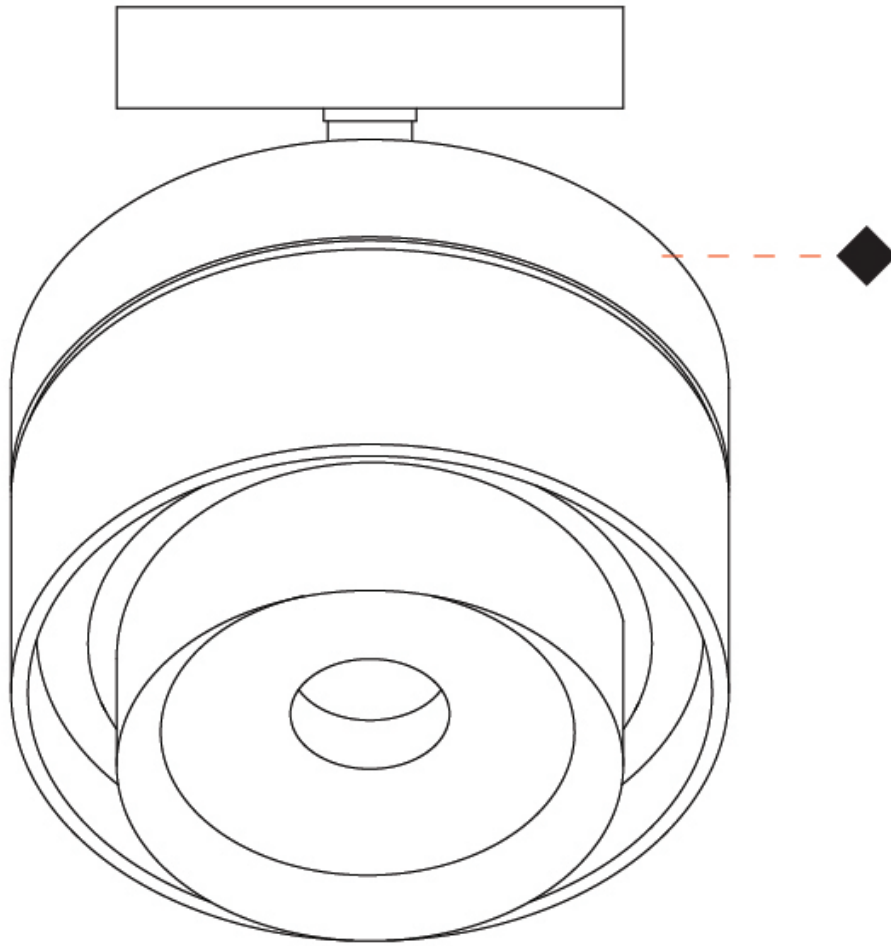

ZOOM SURFACE

A7200015-

PROJECT	_____
TYPE	_____
SPECIFIER	_____
QUANTITY	_____
DATE	_____