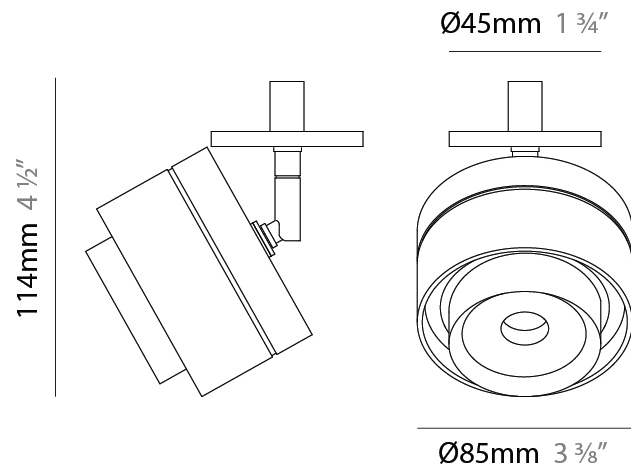

ZOOM SURFACE

A7200014- -

base number   Color   Finish
Temperature   Options

1. To build a product code in our configurator select the specify button on the base model # product page
2. To build a manual product code on this datasheet choose from the options listed below in blue font and add the suffix to the base model #

GENERAL

Series: Zoom
Brand: Letroh
Division: Architectural
Mounting Type: Surface
Mounting Location: Ceiling
Subcategory: Spots

PHYSICAL

Shape: Rectangle
Diameter (mm): 85
Diameter (in): 3 3/8
Height (mm): 114
Height (in): 4 1/2
Light Distribution: Adjustable / Downlight
Weight (kg): 0.38
Weight (lbs): 0.73
Fixture Finish: WHI / BLK
Fixture Material: Aluminum

ELECTRICAL

Lamp Type: LED (Zhaga Standard)
Input Wattage (W): 14.7
Total Output Wattage (W): 12.7
Dimming: Tri-Mode (Non-Dimming and Phase Dimming (120Vac only) and 0-10V Dimming)
Driver Included: No
Driver Location: Remote
Driver Type: Constant Current - Universal
Driver Class: Class 2
Housing: ENCP3
Input Voltage (V): 120 - 277
Constant Current (MA): 350

LED

Color Temperature (°K): 2700 / 3000
Max. Delivered Lumen (lm): 831 / 878
Nominal Lumen (lm): 1010 / 1068
CRI: >97 CRI
Lamp Life (hrs): 50000

OPTICAL

Optic°: 12 - 46
Adjustability: Tilting and rotating

RATINGS AND CERTIFICATIONS

Certified By: Certified for North American Standards
IP rating: IP20