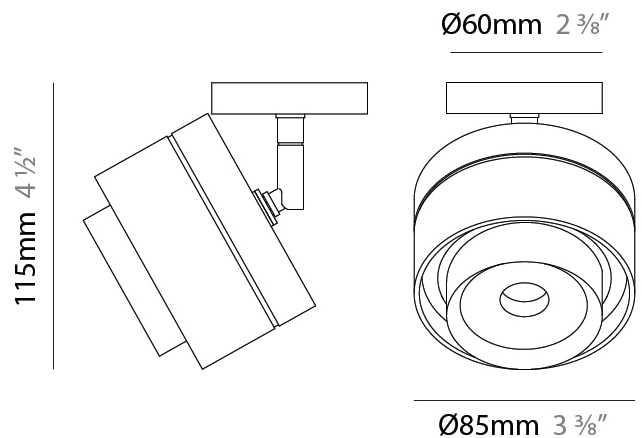

PROJECT	_____
TYPE	_____
SPECIFIER	_____
QUANTITY	_____
DATE	_____

ZOOM SURFACE

A7200015- -

base number   Color   Finish
Temperature   Options

1. To build a product code in our configurator select the specify button on the base model # product page
2. To build a manual product code on this datasheet choose from the options listed below in blue font and add the suffix to the base model #

GENERAL

Series: Zoom
Brand: Letroh
Division: Architectural
Mounting Type: Surface
Mounting Location: Ceiling
Subcategory: Spots

PHYSICAL

Shape: Rectangle
Diameter (mm): 85
Diameter (in): 3 3/8
Height (mm): 115
Height (in): 4 1/2
Light Distribution: Adjustable / Downlight
Weight (kg): 0.38
Weight (lbs): 0.73
Fixture Finish: WHI / BLK
Fixture Material: Aluminum

ELECTRICAL

Lamp Type: LED (Zhaga Standard)
Input Wattage (W): 14.7
Total Output Wattage (W): 12.7
Dimming: Tri-Mode (Non-Dimming and Phase Dimming (120Vac only) and 0-10V Dimming)
Driver Included: No
Driver Location: Remote
Driver Type: Constant Current - Universal
Driver Class: Class 2
Housing: ENCP3
Input Voltage (V): 120 - 277
Constant Current (MA): 350

LED

Color Temperature (°K): 2700 / 3000
Max. Delivered Lumen (lm): 831 / 878
Nominal Lumen (lm): 1010 / 1068
CRI: >97 CRI
Lamp Life (hrs): 50000

OPTICAL

Optic°: 12 - 46
Adjustability: Tilting and rotating

RATINGS AND CERTIFICATIONS

Certified By: Certified for North American Standards
IP rating: IP20