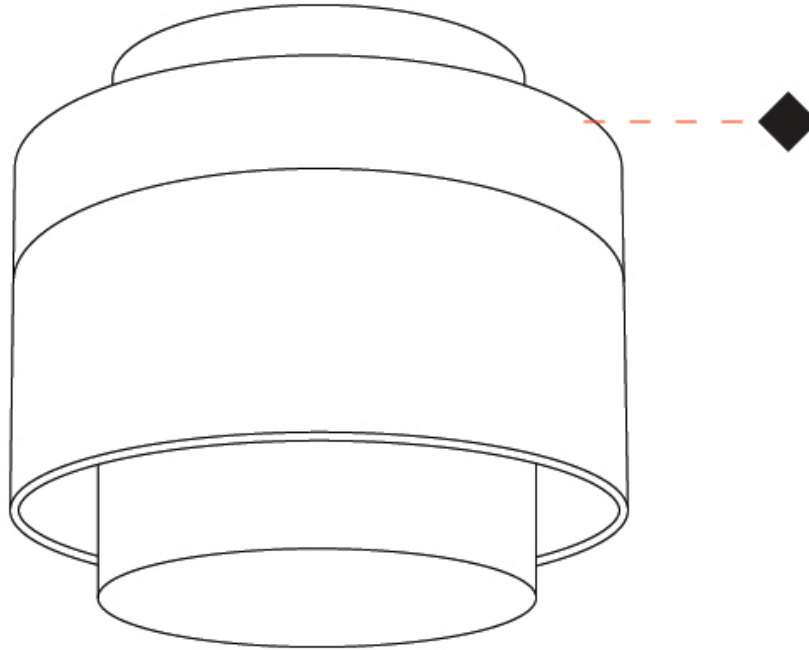

ZOOM SURFACE

A7200016-

PROJECT _____

TYPE _____

SPECIFIER _____

QUANTITY _____

DATE _____