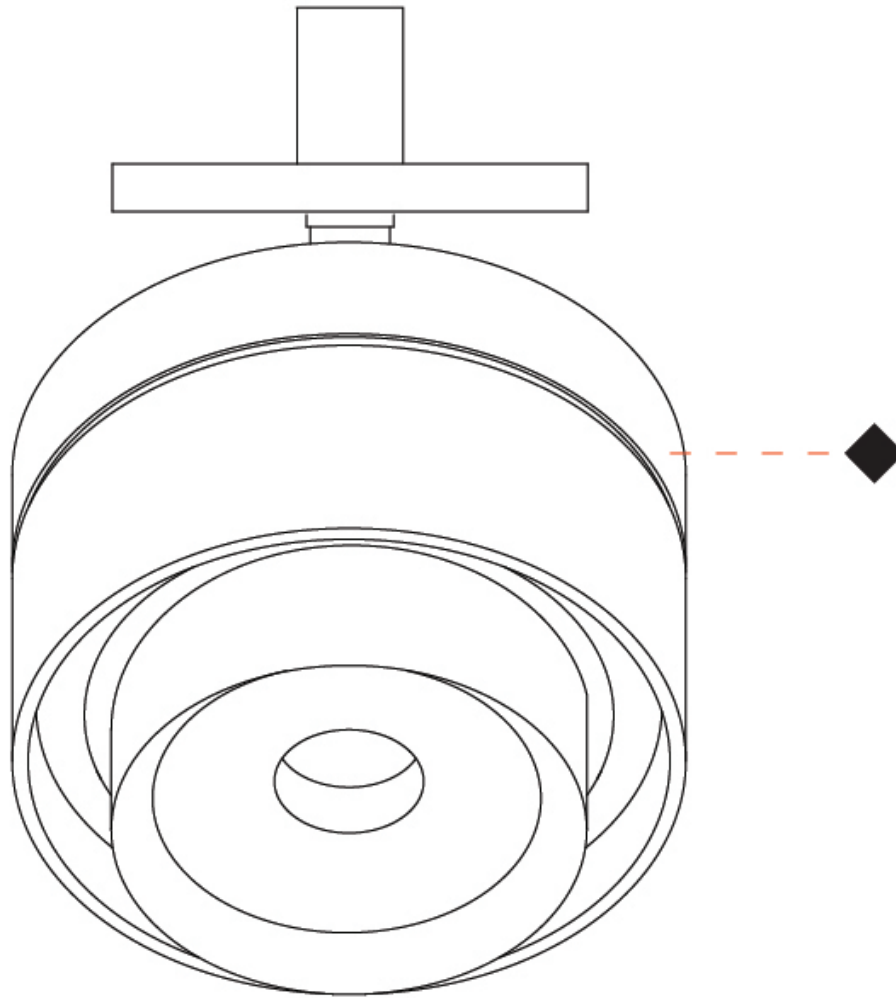

ZOOM SURFACE

A7200014-

PROJECT	_____
TYPE	_____
SPECIFIER	_____
QUANTITY	_____
DATE	_____

A